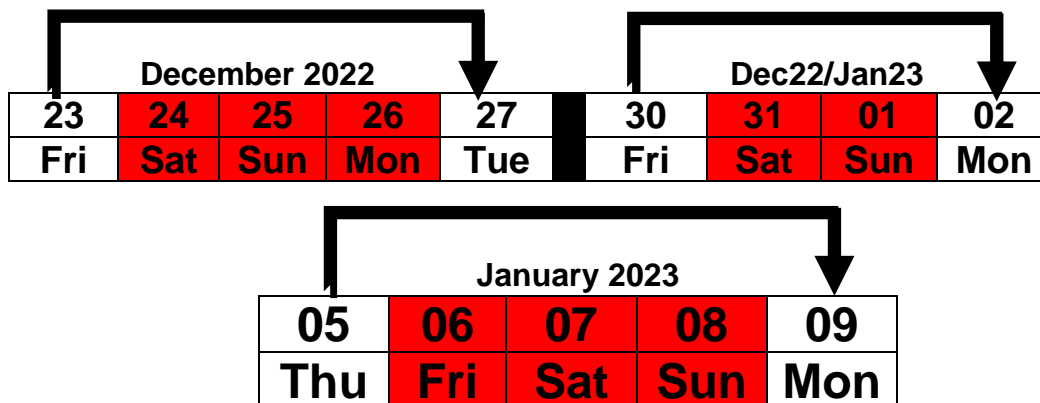

DANX INFO

Distribution Christmas and New Year 2022/2023 + Epiphany
During the coming season days, we will distribute as follows in SWEDEN:

Christmas:

Shipments picked up the 23rd of December will be delivered:

- A) In night delivery addresses: During night to the 27th of December.
- B) Daytime addresses will be out for delivery 27th of December.

The first pick up after Christmas will take place 27th of December at normal hours.

New Year:

Shipments picked up the 30th of December will be delivered:

- A) In night delivery addresses: During night to the 2nd of January.
- B) Daytime addresses will be out for delivery 2nd of January.

The first pick-up after New Year will take place on the 2nd of January at normal hours.

Epiphany:

Shipments picked up the 5th of January will be delivered:

- A) In night delivery addresses: During night to 9th of January.
  - B) Daytime addresses will be out for delivery 9th of January.
2. ---

If you have any questions to the schedule, please do not hesitate to contact:

24/7 Controltower

Mail: Kundservice@danx.se

Phone: +46 8 5563 6800

We are naturally fully open and manned for all our 24/7 services during all days.
Merry Christmas and a happy New Year!

DANX AB