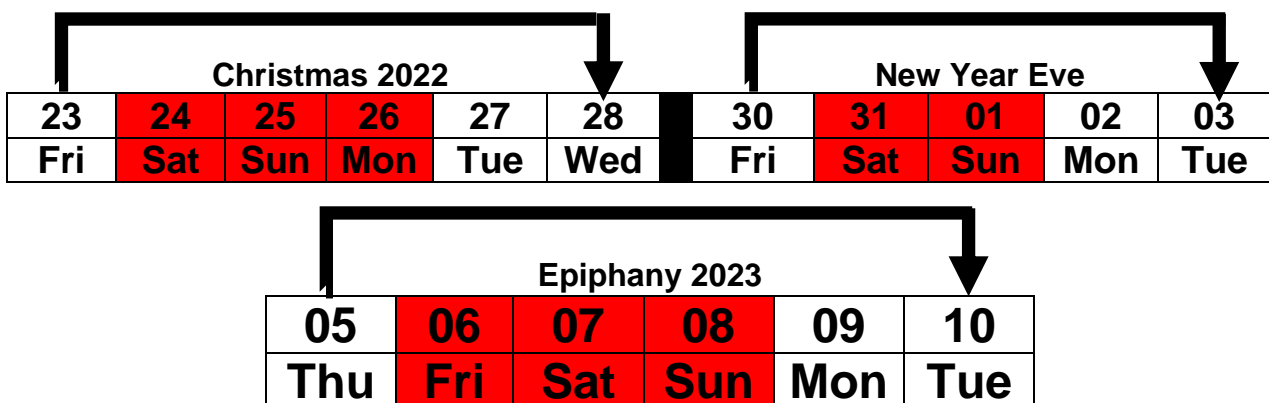

Christmas:

Shipments picked up the 23rd of December will be delivered:

- A) In night delivery addresses: During night to the 28th of December.
- B) Daytime addresses will be out for delivery 28th of December.

The first pick up after Christmas will take place 27th of December at normal hours.

New Year:

Shipments picked up the 30th of December will be delivered:

- A) In night delivery addresses: During night to the 3rd of January.
- B) Daytime addresses will be out for delivery 3rd of January.

The first pick-up after New Year will take place on the 2nd of January at normal hours.

Epiphany:

Shipments picked up the 5th of January will be delivered:

- A) In night delivery addresses: During night to 10th of January.
 - B) Daytime addresses will be out for delivery 10th of January.
-